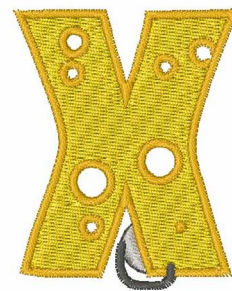

**Name:** Mouse Cheese x Machine Embroidery Design

**SKU:** WD02-JLA001638\_xs

**Brand:** Windmill Designs

**Unique Colors:** 13 (4 color Stops)

## Unique Colors

	<b>Color Name (Color Code)</b>	<b>Manufacturer - Type</b>
	Super White (1001) [No Color Selected]	madeira - rayon
	Dusty Lilac (1263) [No Color Selected]	madeira - rayon
	Crocus (286)	Exquisite - Polyester 1000m

# Complete Color Sequence

#		Color Name (Color Code)	Manufacturer - Type
1		Super White (1001) [No Color Selected]	madeira - rayon
2		Super White (1001) [No Color Selected]	madeira - rayon
3		Crocus (286)	Exquisite - Polyester 1000m