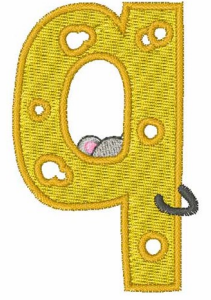

Name: Mouse Cheese q

SKU: WD02-JLA001638_qs

Brand: Windmill Designs

Unique Colors: 13 (6 color Stops)

Unique Colors

	Color Name (Color Code)	Manufacturer - Type
	Super White (1001) [No Color Selected]	madeira - rayon
	Dusty Lilac (1263) [No Color Selected]	madeira - rayon
	Crocus (286)	Exquisite - Polyester 1000m

Complete Color Sequence

#		Color Name (Color Code)	Manufacturer - Type
1		Super White (1001) [No Color Selected]	madeira - rayon
2		Super White (1001) [No Color Selected]	madeira - rayon
3		Crocus (286)	Exquisite - Polyester 1000m