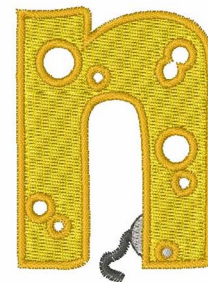

**Name:** Mouse Cheese n Machine Embroidery Design

**SKU:** WD02-JLA001638\_ns

**Brand:** Windmill Designs

**Unique Colors:** 13 (4 color Stops)

## Unique Colors

	<b>Color Name (Color Code)</b>	<b>Manufacturer - Type</b>
	Super White (1001) [No Color Selected]	madeira - rayon
	Dusty Lilac (1263) [No Color Selected]	madeira - rayon
	Crocus (286)	Exquisite - Polyester 1000m

# Complete Color Sequence

#		Color Name (Color Code)	Manufacturer - Type
1		Super White (1001) [No Color Selected]	madeira - rayon
2		Super White (1001) [No Color Selected]	madeira - rayon
3		Crocus (286)	Exquisite - Polyester 1000m