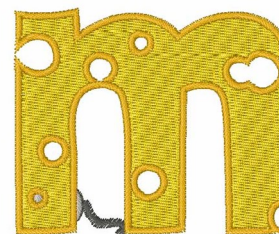

Name: Mouse Cheese m Machine Embroidery Design

SKU: WD02-JLA001638_ms

Brand: Windmill Designs

Unique Colors: 13 (4 color Stops)

Unique Colors

	Color Name (Color Code)	Manufacturer - Type
	Super White (1001) [No Color Selected]	madeira - rayon
	Dusty Lilac (1263) [No Color Selected]	madeira - rayon
	Crocus (286)	Exquisite - Polyester 1000m

Complete Color Sequence

#		Color Name (Color Code)	Manufacturer - Type
1		Super White (1001) [No Color Selected]	madeira - rayon
2		Super White (1001) [No Color Selected]	madeira - rayon
3		Crocus (286)	Exquisite - Polyester 1000m