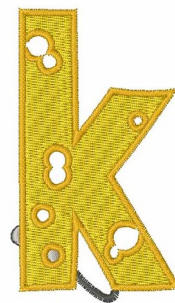

Name: Mouse Cheese k Machine Embroidery Design

SKU: WD02-JLA001638_ks

Brand: Windmill Designs

Unique Colors: 13 (4 color Stops)

Unique Colors

	Color Name (Color Code)	Manufacturer - Type
	Super White (1001) [No Color Selected]	madeira - rayon
	Dusty Lilac (1263) [No Color Selected]	madeira - rayon
	Crocus (286)	Exquisite - Polyester 1000m

Complete Color Sequence

#		Color Name (Color Code)	Manufacturer - Type
1		Super White (1001) [No Color Selected]	madeira - rayon
2		Super White (1001) [No Color Selected]	madeira - rayon
3		Crocus (286)	Exquisite - Polyester 1000m