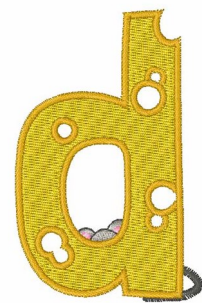

Name: Mouse Cheese d Machine Embroidery Design

SKU: WD02-JLA001638_ds

Brand: Windmill Designs

Unique Colors: 13 (5 color Stops)

Unique Colors

	Color Name (Color Code)	Manufacturer - Type
	Super White (1001) [No Color Selected]	madeira - rayon
	Dusty Lilac (1263) [No Color Selected]	madeira - rayon
	Crocus (286)	Exquisite - Polyester 1000m

Complete Color Sequence

#		Color Name (Color Code)	Manufacturer - Type
1		Super White (1001) [No Color Selected]	madeira - rayon
2		Super White (1001) [No Color Selected]	madeira - rayon
3		Crocus (286)	Exquisite - Polyester 1000m