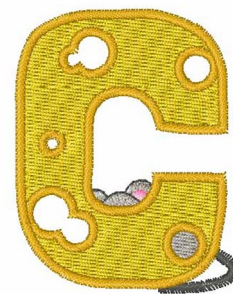

Name: Mouse Cheese c Machine Embroidery Design

SKU: WD02-JLA001638_cs

Brand: Windmill Designs

Unique Colors: 13 (5 color Stops)

Unique Colors

	Color Name (Color Code)	Manufacturer - Type
	Super White (1001) [No Color Selected]	madeira - rayon
	Dusty Lilac (1263) [No Color Selected]	madeira - rayon
	Crocus (286)	Exquisite - Polyester 1000m

Complete Color Sequence

#		Color Name (Color Code)	Manufacturer - Type
1		Super White (1001) [No Color Selected]	madeira - rayon
2		Super White (1001) [No Color Selected]	madeira - rayon
3		Crocus (286)	Exquisite - Polyester 1000m