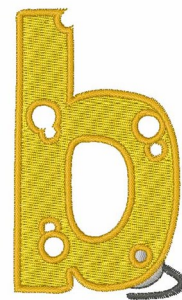

**Name:** Mouse Cheese b Machine Embroidery Design

**SKU:** WD02-JLA001638\_bs

**Brand:** Windmill Designs

**Unique Colors:** 13 (4 color Stops)