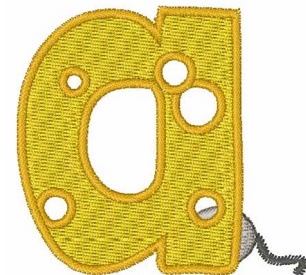

Name: Mouse Cheese a Machine Embroidery Design

SKU: WD02-JLA001638_as

Brand: Windmill Designs

Unique Colors: 13 (4 color Stops)

Unique Colors

	Color Name (Color Code)	Manufacturer - Type
	Super White (1001) [No Color Selected]	madeira - rayon
	Dusty Lilac (1263) [No Color Selected]	madeira - rayon
	Crocus (286)	Exquisite - Polyester 1000m

Complete Color Sequence

#		Color Name (Color Code)	Manufacturer - Type
1		Super White (1001) [No Color Selected]	madeira - rayon
2		Super White (1001) [No Color Selected]	madeira - rayon
3		Crocus (286)	Exquisite - Polyester 1000m