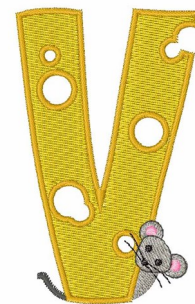

**Name:** Mouse Cheese V Machine Embroidery Design

**SKU:** WD02-JLA001638\_V

**Brand:** Windmill Designs

**Unique Colors:** 13 (8 color Stops)

## Unique Colors

	<b>Color Name (Color Code)</b>	<b>Manufacturer - Type</b>
	Super White (1001) [No Color Selected]	madeira - rayon
	Dusty Lilac (1263) [No Color Selected]	madeira - rayon
	Crocus (286)	Exquisite - Polyester 1000m

# Complete Color Sequence

#		Color Name (Color Code)	Manufacturer - Type
1		Super White (1001) [No Color Selected]	madeira - rayon
2		Super White (1001) [No Color Selected]	madeira - rayon
3		Crocus (286)	Exquisite - Polyester 1000m