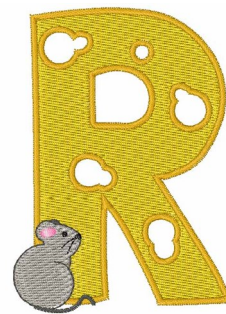

Name: Mouse Cheese R Machine Embroidery Design

SKU: WD02-JLA001638_R

Brand: Windmill Designs

Unique Colors: 13 (6 color Stops)

Unique Colors

	Color Name (Color Code)	Manufacturer - Type
	Super White (1001) [No Color Selected]	madeira - rayon
	Dusty Lilac (1263) [No Color Selected]	madeira - rayon
	Crocus (286)	Exquisite - Polyester 1000m

Complete Color Sequence

#		Color Name (Color Code)	Manufacturer - Type
1		Super White (1001) [No Color Selected]	madeira - rayon
2		Super White (1001) [No Color Selected]	madeira - rayon
3		Crocus (286)	Exquisite - Polyester 1000m