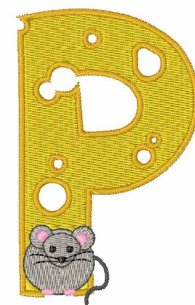

Name: Mouse Cheese P Machine Embroidery Design

SKU: WD02-JLA001638_P

Brand: Windmill Designs

Unique Colors: 13 (7 color Stops)

Unique Colors

	Color Name (Color Code)	Manufacturer - Type
	Super White (1001) [No Color Selected]	madeira - rayon
	Dusty Lilac (1263) [No Color Selected]	madeira - rayon
	Crocus (286)	Exquisite - Polyester 1000m

Complete Color Sequence

#		Color Name (Color Code)	Manufacturer - Type
1		Super White (1001) [No Color Selected]	madeira - rayon
2		Super White (1001) [No Color Selected]	madeira - rayon
3		Crocus (286)	Exquisite - Polyester 1000m