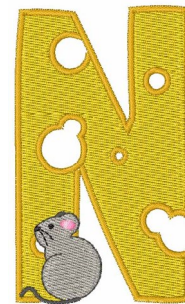

**Name:** Mouse Cheese N Machine Embroidery Design

**SKU:** WD02-JLA001638\_N

**Brand:** Windmill Designs

**Unique Colors:** 13 (6 color Stops)

## Unique Colors

	<b>Color Name (Color Code)</b>	<b>Manufacturer - Type</b>
	Super White (1001) [No Color Selected]	madeira - rayon
	Dusty Lilac (1263) [No Color Selected]	madeira - rayon
	Crocus (286)	Exquisite - Polyester 1000m