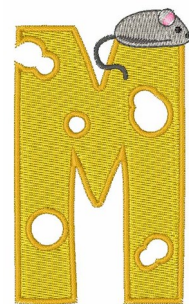

**Name:** Mouse Cheese M Machine Embroidery Design

**SKU:** WD02-JLA001638\_M

**Brand:** Windmill Designs

**Unique Colors:** 13 (6 color Stops)

## Unique Colors

	<b>Color Name (Color Code)</b>	<b>Manufacturer - Type</b>
	Super White (1001) [No Color Selected]	madeira - rayon
	Dusty Lilac (1263) [No Color Selected]	madeira - rayon
	Crocus (286)	Exquisite - Polyester 1000m

# Complete Color Sequence

#		Color Name (Color Code)	Manufacturer - Type
1		Super White (1001) [No Color Selected]	madeira - rayon
2		Super White (1001) [No Color Selected]	madeira - rayon
3		Crocus (286)	Exquisite - Polyester 1000m