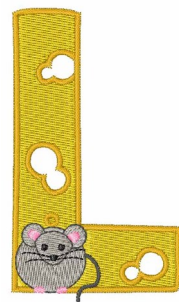

Name: Mouse Cheese L Machine Embroidery Design

SKU: WD02-JLA001638_L

Brand: Windmill Designs

Unique Colors: 13 (7 color Stops)

Unique Colors

	Color Name (Color Code)	Manufacturer - Type
	Super White (1001) [No Color Selected]	madeira - rayon
	Dusty Lilac (1263) [No Color Selected]	madeira - rayon
	Crocus (286)	Exquisite - Polyester 1000m

Complete Color Sequence

#		Color Name (Color Code)	Manufacturer - Type
1		Super White (1001) [No Color Selected]	madeira - rayon
2		Super White (1001) [No Color Selected]	madeira - rayon
3		Crocus (286)	Exquisite - Polyester 1000m