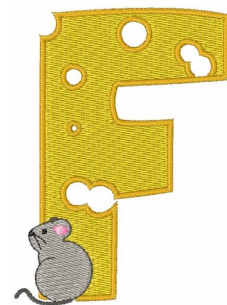

**Name:** Mouse Cheese F Machine Embroidery Design

**SKU:** WD02-JLA001638\_F

**Brand:** Windmill Designs

**Unique Colors:** 13 (6 color Stops)

## Unique Colors

	<b>Color Name (Color Code)</b>	<b>Manufacturer - Type</b>
	Super White (1001) [No Color Selected]	madeira - rayon
	Dusty Lilac (1263) [No Color Selected]	madeira - rayon
	Crocus (286)	Exquisite - Polyester 1000m

# Complete Color Sequence

#		Color Name (Color Code)	Manufacturer - Type
1		Super White (1001) [No Color Selected]	madeira - rayon
2		Super White (1001) [No Color Selected]	madeira - rayon
3		Crocus (286)	Exquisite - Polyester 1000m