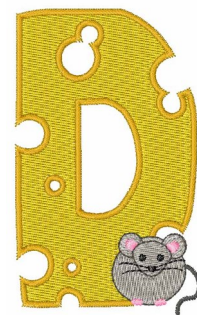

Name: Mouse Cheese D Machine Embroidery Design

SKU: WD02-JLA001638_D

Brand: Windmill Designs

Unique Colors: 13 (7 color Stops)

Unique Colors

	Color Name (Color Code)	Manufacturer - Type
	Super White (1001) [No Color Selected]	madeira - rayon
	Dusty Lilac (1263) [No Color Selected]	madeira - rayon
	Crocus (286)	Exquisite - Polyester 1000m

Complete Color Sequence

#		Color Name (Color Code)	Manufacturer - Type
1		Super White (1001) [No Color Selected]	madeira - rayon
2		Super White (1001) [No Color Selected]	madeira - rayon
3		Crocus (286)	Exquisite - Polyester 1000m