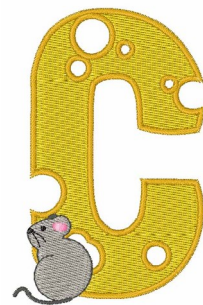

Name: Mouse Cheese C Machine Embroidery Design

SKU: WD02-JLA001638_C

Brand: Windmill Designs

Unique Colors: 13 (6 color Stops)

Unique Colors

	Color Name (Color Code)	Manufacturer - Type
	Super White (1001) [No Color Selected]	madeira - rayon
	Dusty Lilac (1263) [No Color Selected]	madeira - rayon
	Crocus (286)	Exquisite - Polyester 1000m

Complete Color Sequence

#		Color Name (Color Code)	Manufacturer - Type
1		Super White (1001) [No Color Selected]	madeira - rayon
2		Super White (1001) [No Color Selected]	madeira - rayon
3		Crocus (286)	Exquisite - Polyester 1000m