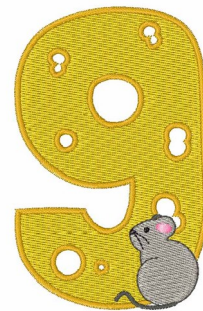

Name: Mouse Cheese 9 Machine Embroidery Design

SKU: WD02-JLA001638_9

Brand: Windmill Designs

Unique Colors: 13 (6 color Stops)

Unique Colors

	Color Name (Color Code)	Manufacturer - Type
	Super White (1001) [No Color Selected]	madeira - rayon
	Dusty Lilac (1263) [No Color Selected]	madeira - rayon
	Crocus (286)	Exquisite - Polyester 1000m

Complete Color Sequence

#		Color Name (Color Code)	Manufacturer - Type
1		Super White (1001) [No Color Selected]	madeira - rayon
2		Super White (1001) [No Color Selected]	madeira - rayon
3		Crocus (286)	Exquisite - Polyester 1000m