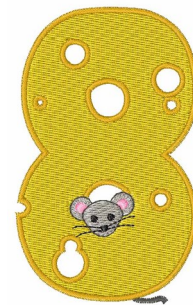

**Name:** Mouse Cheese 8 Machine Embroidery Design

**SKU:** WD02-JLA001638\_8

**Brand:** Windmill Designs

**Unique Colors:** 13 (7 color Stops)

## Unique Colors

|  | Color Name (Color Code)                | Manufacturer - Type         |
|--|--|-----------------------------|
|  | Super White (1001) [No Color Selected] | madeira - rayon             |
|  | Dusty Lilac (1263) [No Color Selected] | madeira - rayon             |
|  | Crocus (286)                           | Exquisite - Polyester 1000m |

# Complete Color Sequence

| # |   | Color Name (Color Code)                | Manufacturer - Type            |
|---|---|--|--------------------------------|
| 1 |  | Super White (1001) [No Color Selected] | madeira - rayon                |
| 2 |  | Super White (1001) [No Color Selected] | madeira - rayon                |
| 3 |  | Crocus (286)                           | Exquisite - Polyester<br>1000m |