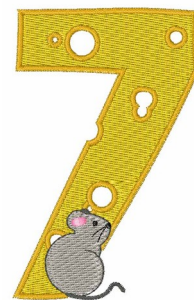

Name: Mouse Cheese 7 Machine Embroidery Design

SKU: WD02-JLA001638_7

Brand: Windmill Designs

Unique Colors: 13 (6 color Stops)

Unique Colors

	Color Name (Color Code)	Manufacturer - Type
	Super White (1001) [No Color Selected]	madeira - rayon
	Dusty Lilac (1263) [No Color Selected]	madeira - rayon
	Crocus (286)	Exquisite - Polyester 1000m

Complete Color Sequence

#		Color Name (Color Code)	Manufacturer - Type
1		Super White (1001) [No Color Selected]	madeira - rayon
2		Super White (1001) [No Color Selected]	madeira - rayon
3		Crocus (286)	Exquisite - Polyester 1000m