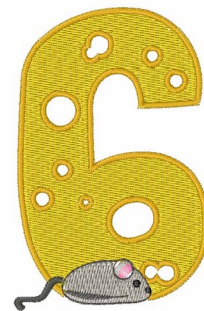

Name: Mouse Cheese 6 Machine Embroidery Design

SKU: WD02-JLA001638_6

Brand: Windmill Designs

Unique Colors: 13 (6 color Stops)

Unique Colors

	Color Name (Color Code)	Manufacturer - Type
	Super White (1001) [No Color Selected]	madeira - rayon
	Dusty Lilac (1263) [No Color Selected]	madeira - rayon
	Crocus (286)	Exquisite - Polyester 1000m

Complete Color Sequence

#		Color Name (Color Code)	Manufacturer - Type
1		Super White (1001) [No Color Selected]	madeira - rayon
2		Super White (1001) [No Color Selected]	madeira - rayon
3		Crocus (286)	Exquisite - Polyester 1000m