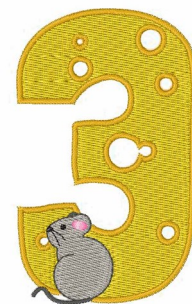

Name: Mouse Cheese 3 Machine Embroidery Design

SKU: WD02-JLA001638_3

Brand: Windmill Designs

Unique Colors: 13 (6 color Stops)

Unique Colors

	Color Name (Color Code)	Manufacturer - Type
	Super White (1001) [No Color Selected]	madeira - rayon
	Dusty Lilac (1263) [No Color Selected]	madeira - rayon
	Crocus (286)	Exquisite - Polyester 1000m

Complete Color Sequence

#		Color Name (Color Code)	Manufacturer - Type
1		Super White (1001) [No Color Selected]	madeira - rayon
2		Super White (1001) [No Color Selected]	madeira - rayon
3		Crocus (286)	Exquisite - Polyester 1000m