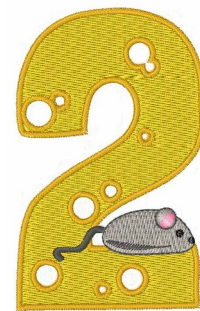

Name: Mouse Cheese 2 Machine Embroidery Design

SKU: WD02-JLA001638_2

Brand: Windmill Designs

Unique Colors: 13 (6 color Stops)

Unique Colors

	Color Name (Color Code)	Manufacturer - Type
	Super White (1001) [No Color Selected]	madeira - rayon
	Dusty Lilac (1263) [No Color Selected]	madeira - rayon
	Crocus (286)	Exquisite - Polyester 1000m

Complete Color Sequence

#		Color Name (Color Code)	Manufacturer - Type
1		Super White (1001) [No Color Selected]	madeira - rayon
2		Super White (1001) [No Color Selected]	madeira - rayon
3		Crocus (286)	Exquisite - Polyester 1000m