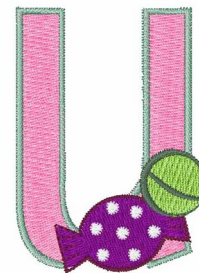

Name: Hard Candy u Machine Embroidery Design

SKU: WD02-JLA001637_us

Brand: Windmill Designs

Unique Colors: 13 (7 color Stops)

Unique Colors

	Color Name (Color Code)	Manufacturer - Type
	Super White (1001) [No Color Selected]	madeira - rayon
	Dusty Lilac (1263) [No Color Selected]	madeira - rayon
	Crocus (286)	Exquisite - Polyester 1000m

Complete Color Sequence

#		Color Name (Color Code)	Manufacturer - Type
1		Super White (1001) [No Color Selected]	madeira - rayon
2		Super White (1001) [No Color Selected]	madeira - rayon
3		Crocus (286)	Exquisite - Polyester 1000m