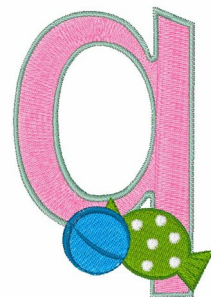

Name: Hard Candy q Machine Embroidery Design

SKU: WD02-JLA001637_qs

Brand: Windmill Designs

Unique Colors: 13 (7 color Stops)

Unique Colors

| | Color Name (Color Code) | Manufacturer - Type |
|--|--|-----------------------------|
| | Super White (1001) [No Color Selected] | madeira - rayon |
| | Dusty Lilac (1263) [No Color Selected] | madeira - rayon |
| | Crocus (286) | Exquisite - Polyester 1000m |

Complete Color Sequence

| # | | Color Name (Color Code) | Manufacturer - Type |
|---|--|--|--------------------------------|
| 1 | | Super White (1001) [No Color Selected] | madeira - rayon |
| 2 | | Super White (1001) [No Color Selected] | madeira - rayon |
| 3 | | Crocus (286) | Exquisite - Polyester 1000m |