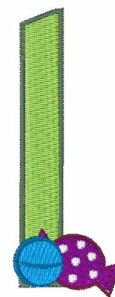

**Name:** Hard Candy I Machine Embroidery Design

**SKU:** WD02-JLA001637\_Is

**Brand:** Windmill Designs

**Unique Colors:** 13 (7 color Stops)

## Unique Colors

	Color Name (Color Code)	Manufacturer - Type
	Super White (1001) [No Color Selected]	madeira - rayon
	Dusty Lilac (1263) [No Color Selected]	madeira - rayon
	Crocus (286)	Exquisite - Polyester 1000m

# Complete Color Sequence

#		Color Name (Color Code)	Manufacturer - Type
1		Super White (1001) [No Color Selected]	madeira - rayon
2		Super White (1001) [No Color Selected]	madeira - rayon
3		Crocus (286)	Exquisite - Polyester 1000m