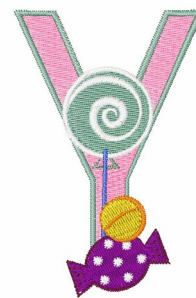

Name: Hard Candy Y Machine Embroidery Design

SKU: WD02-JLA001637_Y

Brand: Windmill Designs

Unique Colors: 13 (10 color Stops)

Unique Colors

	Color Name (Color Code)	Manufacturer - Type
	Super White (1001) [No Color Selected]	madeira - rayon
	Dusty Lilac (1263) [No Color Selected]	madeira - rayon
	Crocus (286)	Exquisite - Polyester 1000m

Complete Color Sequence

#		Color Name (Color Code)	Manufacturer - Type
1		Super White (1001) [No Color Selected]	madeira - rayon
2		Super White (1001) [No Color Selected]	madeira - rayon
3		Crocus (286)	Exquisite - Polyester 1000m