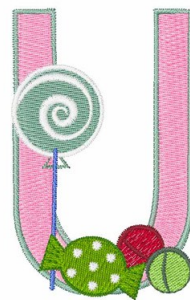

**Name:** Hard Candy U Machine Embroidery Design

**SKU:** WD02-JLA001637\_U

**Brand:** Windmill Designs

**Unique Colors:** 13 (12 color Stops)

## Unique Colors

	<b>Color Name (Color Code)</b>	<b>Manufacturer - Type</b>
	Super White (1001) [No Color Selected]	madeira - rayon
	Dusty Lilac (1263) [No Color Selected]	madeira - rayon
	Crocus (286)	Exquisite - Polyester 1000m

# Complete Color Sequence

#		Color Name (Color Code)	Manufacturer - Type
1		Super White (1001) [No Color Selected]	madeira - rayon
2		Super White (1001) [No Color Selected]	madeira - rayon
3		Crocus (286)	Exquisite - Polyester 1000m