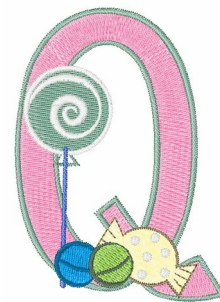

**Name:** Hard Candy Q Machine Embroidery Design

**SKU:** WD02-JLA001637\_Q

**Brand:** Windmill Designs

**Unique Colors:** 13 (12 color Stops)

# Complete Color Sequence

#		Color Name (Color Code)	Manufacturer - Type
1		Super White (1001) [No Color Selected]	madeira - rayon
2		Super White (1001) [No Color Selected]	madeira - rayon
3		Crocus (286)	Exquisite - Polyester 1000m