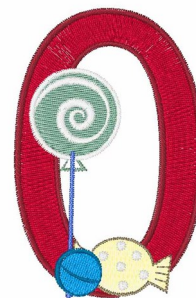

Name: Hard Candy O Machine Embroidery Design

SKU: WD02-JLA001637_O

Brand: Windmill Designs

Unique Colors: 13 (11 color Stops)

Unique Colors

| | Color Name (Color Code) | Manufacturer - Type |
|--|--|-----------------------------|
| | Super White (1001) [No Color Selected] | madeira - rayon |
| | Dusty Lilac (1263) [No Color Selected] | madeira - rayon |
| | Crocus (286) | Exquisite - Polyester 1000m |

Complete Color Sequence

| # | | Color Name (Color Code) | Manufacturer - Type |
|---|---|--|--------------------------------|
| 1 |  | Super White (1001) [No Color Selected] | madeira - rayon |
| 2 |  | Super White (1001) [No Color Selected] | madeira - rayon |
| 3 |  | Crocus (286) | Exquisite - Polyester 1000m |