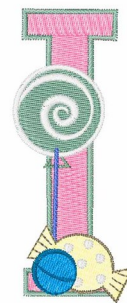

**Name:** Hard Candy I Machine Embroidery Design

**SKU:** WD02-JLA001637\_I

**Brand:** Windmill Designs

**Unique Colors:** 13 (10 color Stops)

## Unique Colors

	<b>Color Name (Color Code)</b>	<b>Manufacturer - Type</b>
	Super White (1001) [No Color Selected]	madeira - rayon
	Dusty Lilac (1263) [No Color Selected]	madeira - rayon
	Crocus (286)	Exquisite - Polyester 1000m

# Complete Color Sequence

#		Color Name (Color Code)	Manufacturer - Type
1		Super White (1001) [No Color Selected]	madeira - rayon
2		Super White (1001) [No Color Selected]	madeira - rayon
3		Crocus (286)	Exquisite - Polyester 1000m