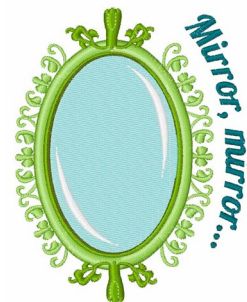

Name: Mirror Mirror Machine Embroidery Design

SKU: WD02-JLA001636C

Brand: Windmill Designs

Unique Colors: 13 (8 color Stops)

Unique Colors

	Color Name (Color Code)	Manufacturer - Type
	Super White (1001) [No Color Selected]	madeira - rayon
	Dusty Lilac (1263) [No Color Selected]	madeira - rayon
	Crocus (286)	Exquisite - Polyester 1000m