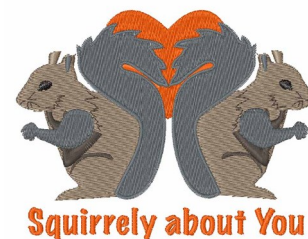

Name: Squirrely About You Machine Embroidery Design

SKU: WD02-JLA001617D

Brand: Windmill Designs

Unique Colors: 13 (10 color Stops)

Unique Colors

	Color Name (Color Code)	Manufacturer - Type
	Super White (1001) [No Color Selected]	madeira - rayon
	Dusty Lilac (1263) [No Color Selected]	madeira - rayon
	Crocus (286)	Exquisite - Polyester 1000m