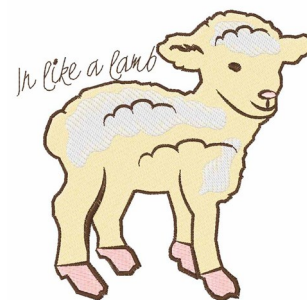

Name: In Like a Lamb Machine Embroidery Design

SKU: WD02-JLA001613B

Brand: Windmill Designs

Unique Colors: 13 (4 color Stops)

Unique Colors

	Color Name (Color Code)	Manufacturer - Type
	Super White (1001) [No Color Selected]	madeira - rayon
	Dusty Lilac (1263) [No Color Selected]	madeira - rayon
	Crocus (286)	Exquisite - Polyester 1000m