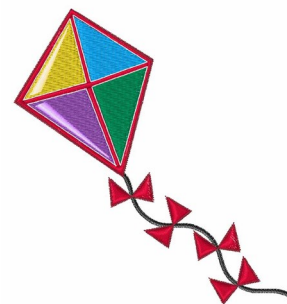

**Name:** Colorful Kite

**SKU:** WD02-JLA001612A

**Brand:** Windmill Designs

**Unique Colors:** 13 (10 color Stops)

## Unique Colors

	<b>Color Name (Color Code)</b>	<b>Manufacturer - Type</b>
	Super White (1001) [No Color Selected]	madeira - rayon
	Dusty Lilac (1263) [No Color Selected]	madeira - rayon
	Crocus (286)	Exquisite - Polyester 1000m