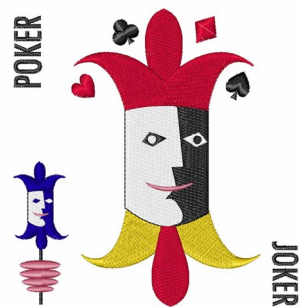

Name: Poker Joker Machine Embroidery Design

SKU: WD02-JLA001609D

Brand: Windmill Designs

Unique Colors: 13 (10 color Stops)

Unique Colors

	Color Name (Color Code)	Manufacturer - Type
	Super White (1001) [No Color Selected]	madeira - rayon
	Dusty Lilac (1263) [No Color Selected]	madeira - rayon
	Crocus (286)	Exquisite - Polyester 1000m

Complete Color Sequence

#		Color Name (Color Code)	Manufacturer - Type
1		Super White (1001) [No Color Selected]	madeira - rayon
2		Super White (1001) [No Color Selected]	madeira - rayon
3		Crocus (286)	Exquisite - Polyester 1000m