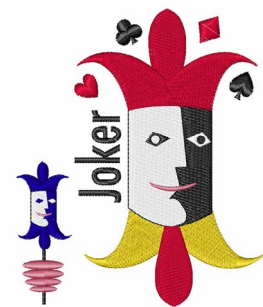

Name: Joker Machine Embroidery Design

SKU: WD02-JLA001609B

Brand: Windmill Designs

Unique Colors: 13 (10 color Stops)

Unique Colors

	Color Name (Color Code)	Manufacturer - Type
	Super White (1001) [No Color Selected]	madeira - rayon
	Dusty Lilac (1263) [No Color Selected]	madeira - rayon
	Crocus (286)	Exquisite - Polyester 1000m