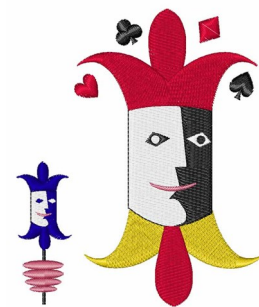

**Name:** Joker Heads Machine Embroidery Design

**SKU:** WD02-JLA001609A

**Brand:** Windmill Designs

**Unique Colors:** 13 (9 color Stops)

## Unique Colors

	<b>Color Name (Color Code)</b>	<b>Manufacturer - Type</b>
	Super White (1001) [No Color Selected]	madeira - rayon
	Dusty Lilac (1263) [No Color Selected]	madeira - rayon
	Crocus (286)	Exquisite - Polyester 1000m