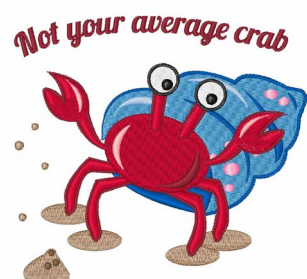

Name: Average Crab Machine Embroidery Design

SKU: WD02-JLA001605D

Brand: Windmill Designs

Unique Colors: 13 (12 color Stops)

Unique Colors

	Color Name (Color Code)	Manufacturer - Type
	Super White (1001) [No Color Selected]	madeira - rayon
	Dusty Lilac (1263) [No Color Selected]	madeira - rayon
	Crocus (286)	Exquisite - Polyester 1000m