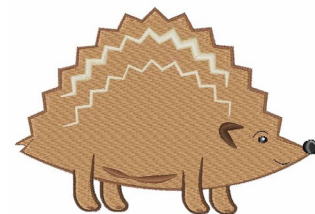

Name: Cute Hedgehog

SKU: WD02-JLA001603A

Brand: Windmill Designs

Unique Colors: 13 (8 color Stops)

Unique Colors

| | Color Name (Color Code) | Manufacturer - Type |
|--|--|-----------------------------|
|  | Super White (1001) [No Color Selected] | madeira - rayon |
|  | Dusty Lilac (1263) [No Color Selected] | madeira - rayon |
|  | Crocus (286) | Exquisite - Polyester 1000m |

Complete Color Sequence

| # | | Color Name (Color Code) | Manufacturer - Type |
|---|---|--|--------------------------------|
| 1 |  | Super White (1001) [No Color Selected] | madeira - rayon |
| 2 |  | Super White (1001) [No Color Selected] | madeira - rayon |
| 3 |  | Crocus (286) | Exquisite - Polyester 1000m |