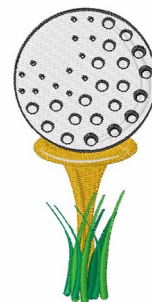

**Name:** Cued Ball Machine Embroidery Design

**SKU:** WD02-JLA001596A

**Brand:** Windmill Designs

**Unique Colors:** 13 (13 color Stops)

## Unique Colors

	<b>Color Name (Color Code)</b>	<b>Manufacturer - Type</b>
	Super White (1001) [No Color Selected]	madeira - rayon
	Dusty Lilac (1263) [No Color Selected]	madeira - rayon
	Crocus (286)	Exquisite - Polyester 1000m

# Complete Color Sequence

#		Color Name (Color Code)	Manufacturer - Type
1		Super White (1001) [No Color Selected]	madeira - rayon
2		Super White (1001) [No Color Selected]	madeira - rayon
3		Crocus (286)	Exquisite - Polyester 1000m