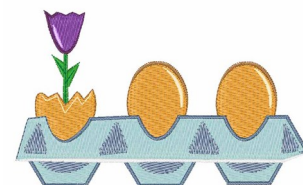

Name: Flower And Eggs Machine Embroidery Design

SKU: WD02-JLA001574A

Brand: Windmill Designs

Unique Colors: 13 (12 color Stops)

Unique Colors

	Color Name (Color Code)	Manufacturer - Type
	Super White (1001) [No Color Selected]	madeira - rayon
	Dusty Lilac (1263) [No Color Selected]	madeira - rayon
	Crocus (286)	Exquisite - Polyester 1000m

Complete Color Sequence

#		Color Name (Color Code)	Manufacturer - Type
1		Super White (1001) [No Color Selected]	madeira - rayon
2		Super White (1001) [No Color Selected]	madeira - rayon
3		Crocus (286)	Exquisite - Polyester 1000m