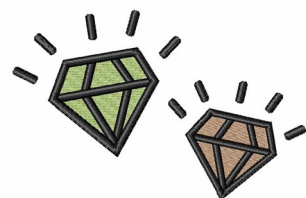

Name: Diamonds

SKU: WD02-JLA001568A

Brand: Windmill Designs

Unique Colors: 13 (3 color Stops)

Unique Colors

	Color Name (Color Code)	Manufacturer - Type
	Super White (1001) [No Color Selected]	madeira - rayon
	Dusty Lilac (1263) [No Color Selected]	madeira - rayon
	Crocus (286)	Exquisite - Polyester 1000m

Complete Color Sequence

#		Color Name (Color Code)	Manufacturer - Type
1		Super White (1001) [No Color Selected]	madeira - rayon
2		Super White (1001) [No Color Selected]	madeira - rayon
3		Crocus (286)	Exquisite - Polyester 1000m