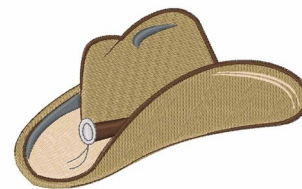

Name: Cowboy Hat

SKU: WD02-JLA001559A

Brand: Windmill Designs

Unique Colors: 13 (6 color Stops)

Unique Colors

	Color Name (Color Code)	Manufacturer - Type
	Super White (1001) [No Color Selected]	madeira - rayon
	Dusty Lilac (1263) [No Color Selected]	madeira - rayon
	Crocus (286)	Exquisite - Polyester 1000m

Complete Color Sequence

#		Color Name (Color Code)	Manufacturer - Type
1		Super White (1001) [No Color Selected]	madeira - rayon
2		Super White (1001) [No Color Selected]	madeira - rayon
3		Crocus (286)	Exquisite - Polyester 1000m