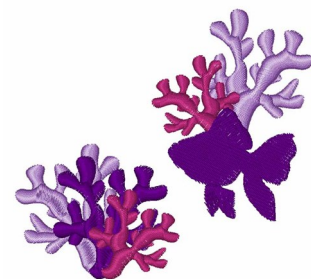

Name: Coral

SKU: WD02-JLA001558A

Brand: Windmill Designs

Unique Colors: 13 (4 color Stops)

Unique Colors

| | Color Name (Color Code) | Manufacturer - Type |
|--|--|-----------------------------|
|  | Super White (1001) [No Color Selected] | madeira - rayon |
|  | Dusty Lilac (1263) [No Color Selected] | madeira - rayon |
|  | Crocus (286) | Exquisite - Polyester 1000m |

Complete Color Sequence

| # | | Color Name (Color Code) | Manufacturer - Type |
|---|---|--|--------------------------------|
| 1 |  | Super White (1001) [No Color Selected] | madeira - rayon |
| 2 |  | Super White (1001) [No Color Selected] | madeira - rayon |
| 3 |  | Crocus (286) | Exquisite - Polyester 1000m |