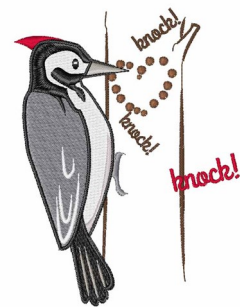

**Name:** Woodpecker Machine Embroidery Design

**SKU:** WD02-JLA001545C

**Brand:** Windmill Designs

**Unique Colors:** 13 (12 color Stops)