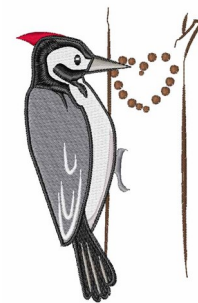

Name: Woodpecker

SKU: WD02-JLA001545A

Brand: Windmill Designs

Unique Colors: 13 (10 color Stops)

Unique Colors

	Color Name (Color Code)	Manufacturer - Type
	Super White (1001) [No Color Selected]	madeira - rayon
	Dusty Lilac (1263) [No Color Selected]	madeira - rayon
	Crocus (286)	Exquisite - Polyester 1000m