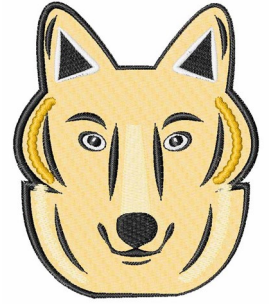

Name: Wolf Head

SKU: WD02-JLA001543A

Brand: Windmill Designs

Unique Colors: 13 (7 color Stops)

Unique Colors

	Color Name (Color Code)	Manufacturer - Type
	Super White (1001) [No Color Selected]	madeira - rayon
	Dusty Lilac (1263) [No Color Selected]	madeira - rayon
	Crocus (286)	Exquisite - Polyester 1000m

Complete Color Sequence

#		Color Name (Color Code)	Manufacturer - Type
1		Super White (1001) [No Color Selected]	madeira - rayon
2		Super White (1001) [No Color Selected]	madeira - rayon
3		Crocus (286)	Exquisite - Polyester 1000m