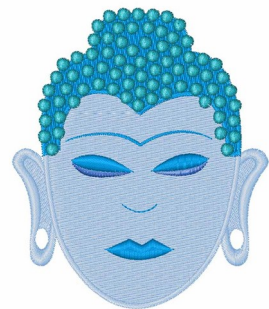

Name: Buddha

SKU: WD02-JLA001542A

Brand: Windmill Designs

Unique Colors: 13 (4 color Stops)

Unique Colors

	Color Name (Color Code)	Manufacturer - Type
	Super White (1001) [No Color Selected]	madeira - rayon
	Dusty Lilac (1263) [No Color Selected]	madeira - rayon
	Crocus (286)	Exquisite - Polyester 1000m

Complete Color Sequence

#		Color Name (Color Code)	Manufacturer - Type
1		Super White (1001) [No Color Selected]	madeira - rayon
2		Super White (1001) [No Color Selected]	madeira - rayon
3		Crocus (286)	Exquisite - Polyester 1000m